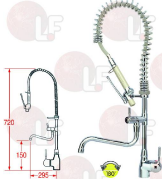

3759209 PRE-WASH SPECIAL SET SINGLE LEVER

shower mod. "ACTIVE "
cartridge with ceramic discs
diverter headwork with ceramic discs 90°
half tube spout ø 20 x 240 mm
non-return valves
mixer capacity 22 L/min per 3 bar
shower capacity 16 L/ min a 3 bar
mounting hole ø 33 mm