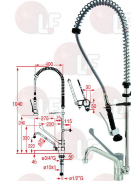

KLARCO 2S.2914.03.72/C87

3759223 SIGLE HOLE "LCL" PRE-WASH KIT STYL
single hole with lever connection $\varnothing$ 3/4" x h 50 mm
cartridge with ceramic discs $\varnothing$ 47 mm high capacity
non-return valve
nickel plated copper connections $\varnothing$ 1/2"