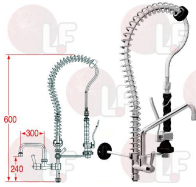

Pre-rinse units

Suitable for:

3359425 MIGNON PRE-WASHING KIT H600 WITH SPOUT

spout $\varnothing$ 18x300 mm
flow rate 18 L/min at 4 bar
connection 3/4"