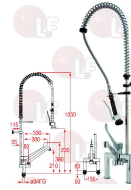

KLARCO 2S.3023.03.71/C48