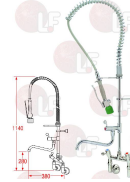

RIVER 824010/26

Suitable for:

3759195 TWO-HOLE WALL MOUNTED PRE-WASH KIT "EUR"
connections $\varnothing$ 1/2"
ceramic disc valves rotation 90°
with low power consumption shower 6 l/min 1÷8 bar
with non-return valves
half tube spout $\varnothing$ 20 x 240 mm
capacity 16L / min per 3 bar
distance between holes 155 mm
mounting hole $\varnothing$ 22 mm