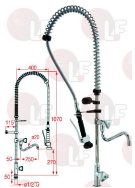

# Pre-rinse units

Suitable for:

**3449260 WHITE SHOWER HOSE**  $\varnothing$  1/2"FF 950 mm  
max pressure 10 bar - max temperature 70°C

DELABIE 433095

**3359199 STEEL HOSE**  $\varnothing$  1/2FF 126cm  
for shower units

KLARCO 0P.P003.00.00

**3759217 PRE-WASH KIT**  
connection conical rise  $\varnothing$  1/2" x 80 mm  
spout half tube  $\varnothing$  20 x 250 mm  
for PEDAL TAP

KLARCO 3S.2040.S1.K33

**3759219 SINGLE BASIN PRE-WASH KIT STYL**  
connection  $\varnothing$  1/2"X h50 mm  
valve  $\varnothing$  3/4" high capacity  
with tap at half spout  $\varnothing$  20 x 250 mm