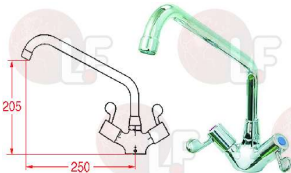

2102476 SINGLE-HOLE MIXER 81401

ceramic disks screws
spout $\varnothing$ 20x250 mm
flow rate 36 L/min at 3 bar
complete with hoses $\varnothing$ 1/8"-3/8" Fx350 mm
mounting hole $\varnothing$ 33 mm