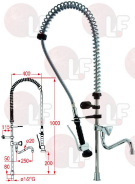

# Pre-rinse units

Suitable for:

**3449260 WHITE SHOWER HOSE**  $\varnothing$  1/2"FF 950 mm  
max pressure 10 bar - max temperature 70°C

DELABIE 433095

**3359199 STEEL HOSE**  $\varnothing$  1/2FF 126cm  
for shower units

KLARCO 0P.P003.00.00

**3759217 PRE-WASH KIT**  
connection conical rise  $\varnothing$  1/2" x 80 mm  
spout half tube  $\varnothing$  20 x 250 mm  
for PEDAL TAP

KLARCO 3S.2040.S1.K33

**3759219 SINGLE BASIN PRE-WASH KIT STYL**  
connection  $\varnothing$  1/2"X h50 mm  
valve  $\varnothing$  3/4" high capacity  
with tap at half spout  $\varnothing$  20 x 250 mm