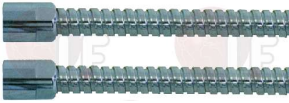

KLARCO 0P.P003.00.00

**3759217 PRE-WASH KIT**  
connection conical rise  $\varnothing$  1/2" x 80 mm  
spout half tube  $\varnothing$  20 x 250 mm  
for PEDAL TAP

KLARCO 3S.2040.S1.K33

**3759219 SINGLE BASIN PRE-WASH KIT STYL**  
connection  $\varnothing$  1/2"X h50 mm  
valve  $\varnothing$  3/4" high capacity  
with tap at half spout  $\varnothing$  20 x 250 mm