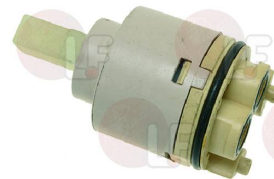

3759168 CARTRIDGE $\varnothing$ 39.5x43 mm PIN 10x10.4 mm

MONOLITH 00304000021

2102948 MATIC SHOWER GROUP H1050

spout at half pipe $\varnothing$ 18x200 mm
connection $\varnothing$ 3/4"
flow rate 15 l/min at 3 bar

R.D.FRIULI 00919120

2102949 MATIC SHOWER GROUP H1050 WITH SPOUT

spout at half pipe $\varnothing$ 18x250 mm
connection $\varnothing$ 3/4"
flow rate 15 l/min at 3 bar

R.D.FRIULI 00919125