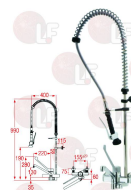

## 3759236 TWO-HOLE WALL MOUNTED SINGLE LEVER MIXER

cartridge with ceramic discs  
gray lever 220 mm  
cast spout 220 mm  
retention valves  
connections  $\varnothing$  1/2" h 50 mm  
distance between holes 155 mm