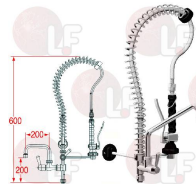

3759177 MIGNON PRE-WASHING KIT H600 WITH SPOUT

spout $\varnothing$ 18x200 mm
flow rate 17 L/min at 3 bar
connection 3/4"